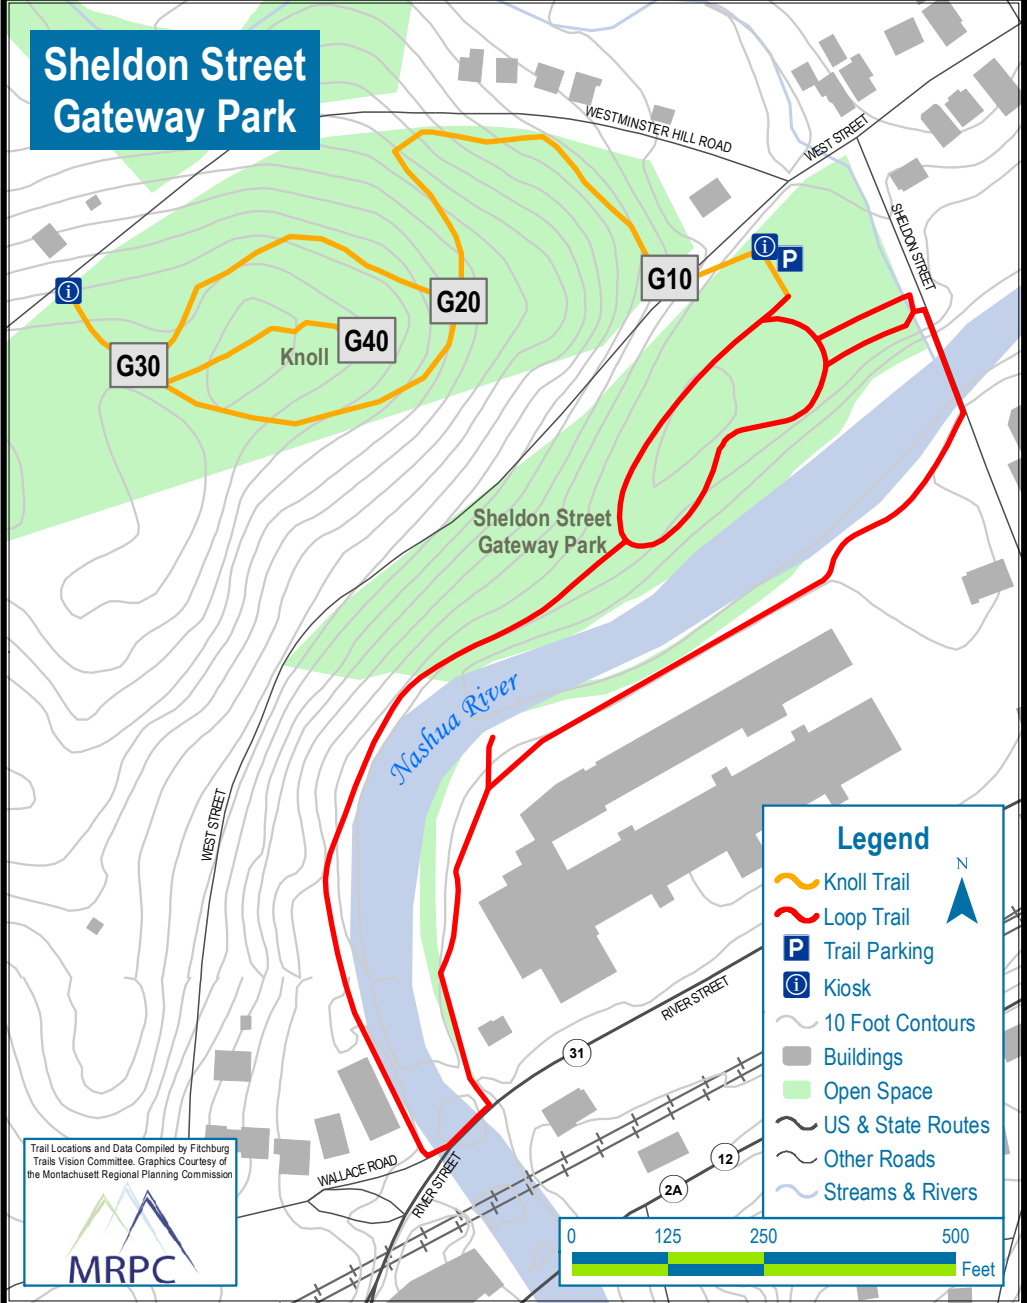

Sheldon Street Gateway Park