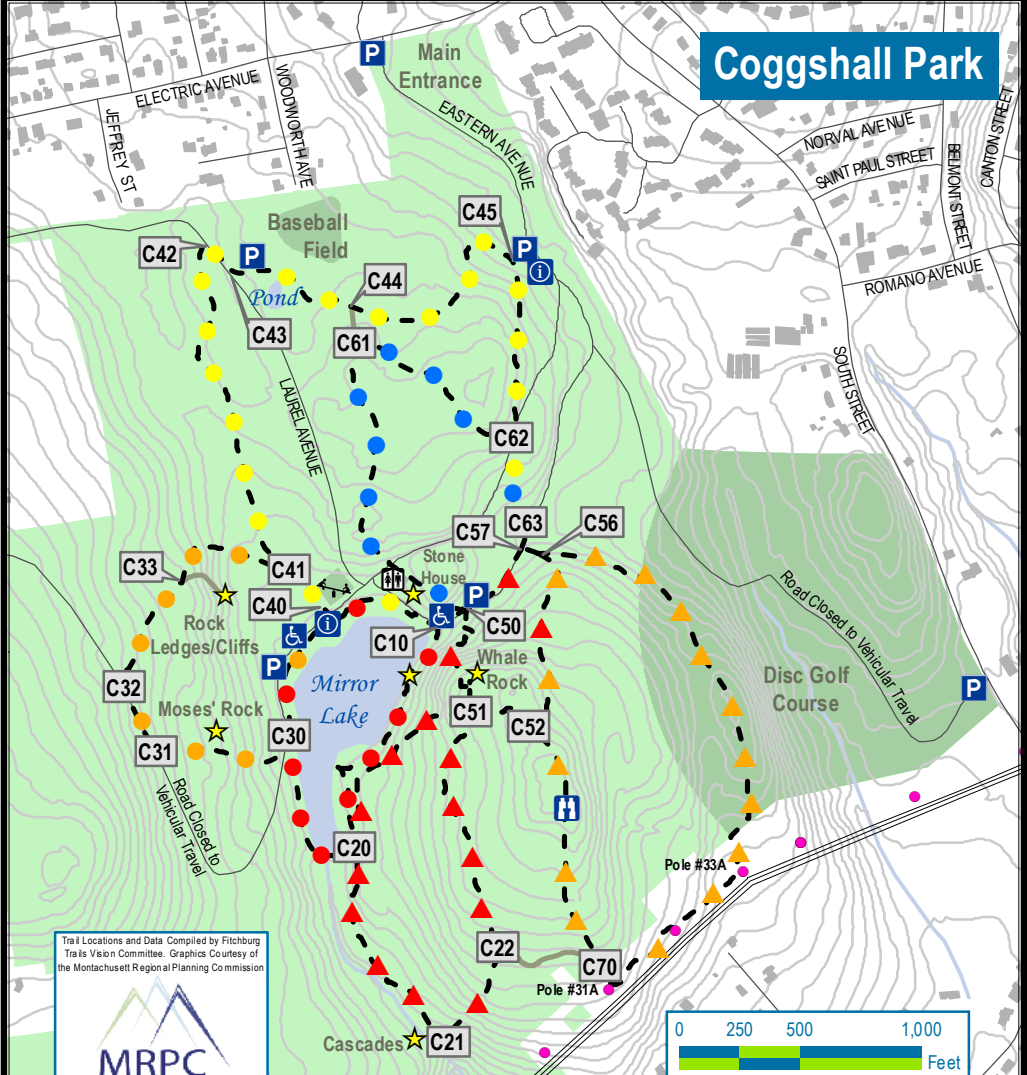

Coggs Hall Park

★ Point of Interest	♿ Scenic Vista	🟩 Open Space	⚡ US & State Routes
ⓘ Kiosk	🚻 Restroom	🟨 Area of Interest	🛤️ Other Roads
P Trail Parking	🏞️ 10 Foot Contours	● Utility Pole	🌊 Streams & Rivers
♿ Handicap Parking	🏠 Buildings	🔌 Utility Lines	🟦 Lakes, Ponds & Reservoirs