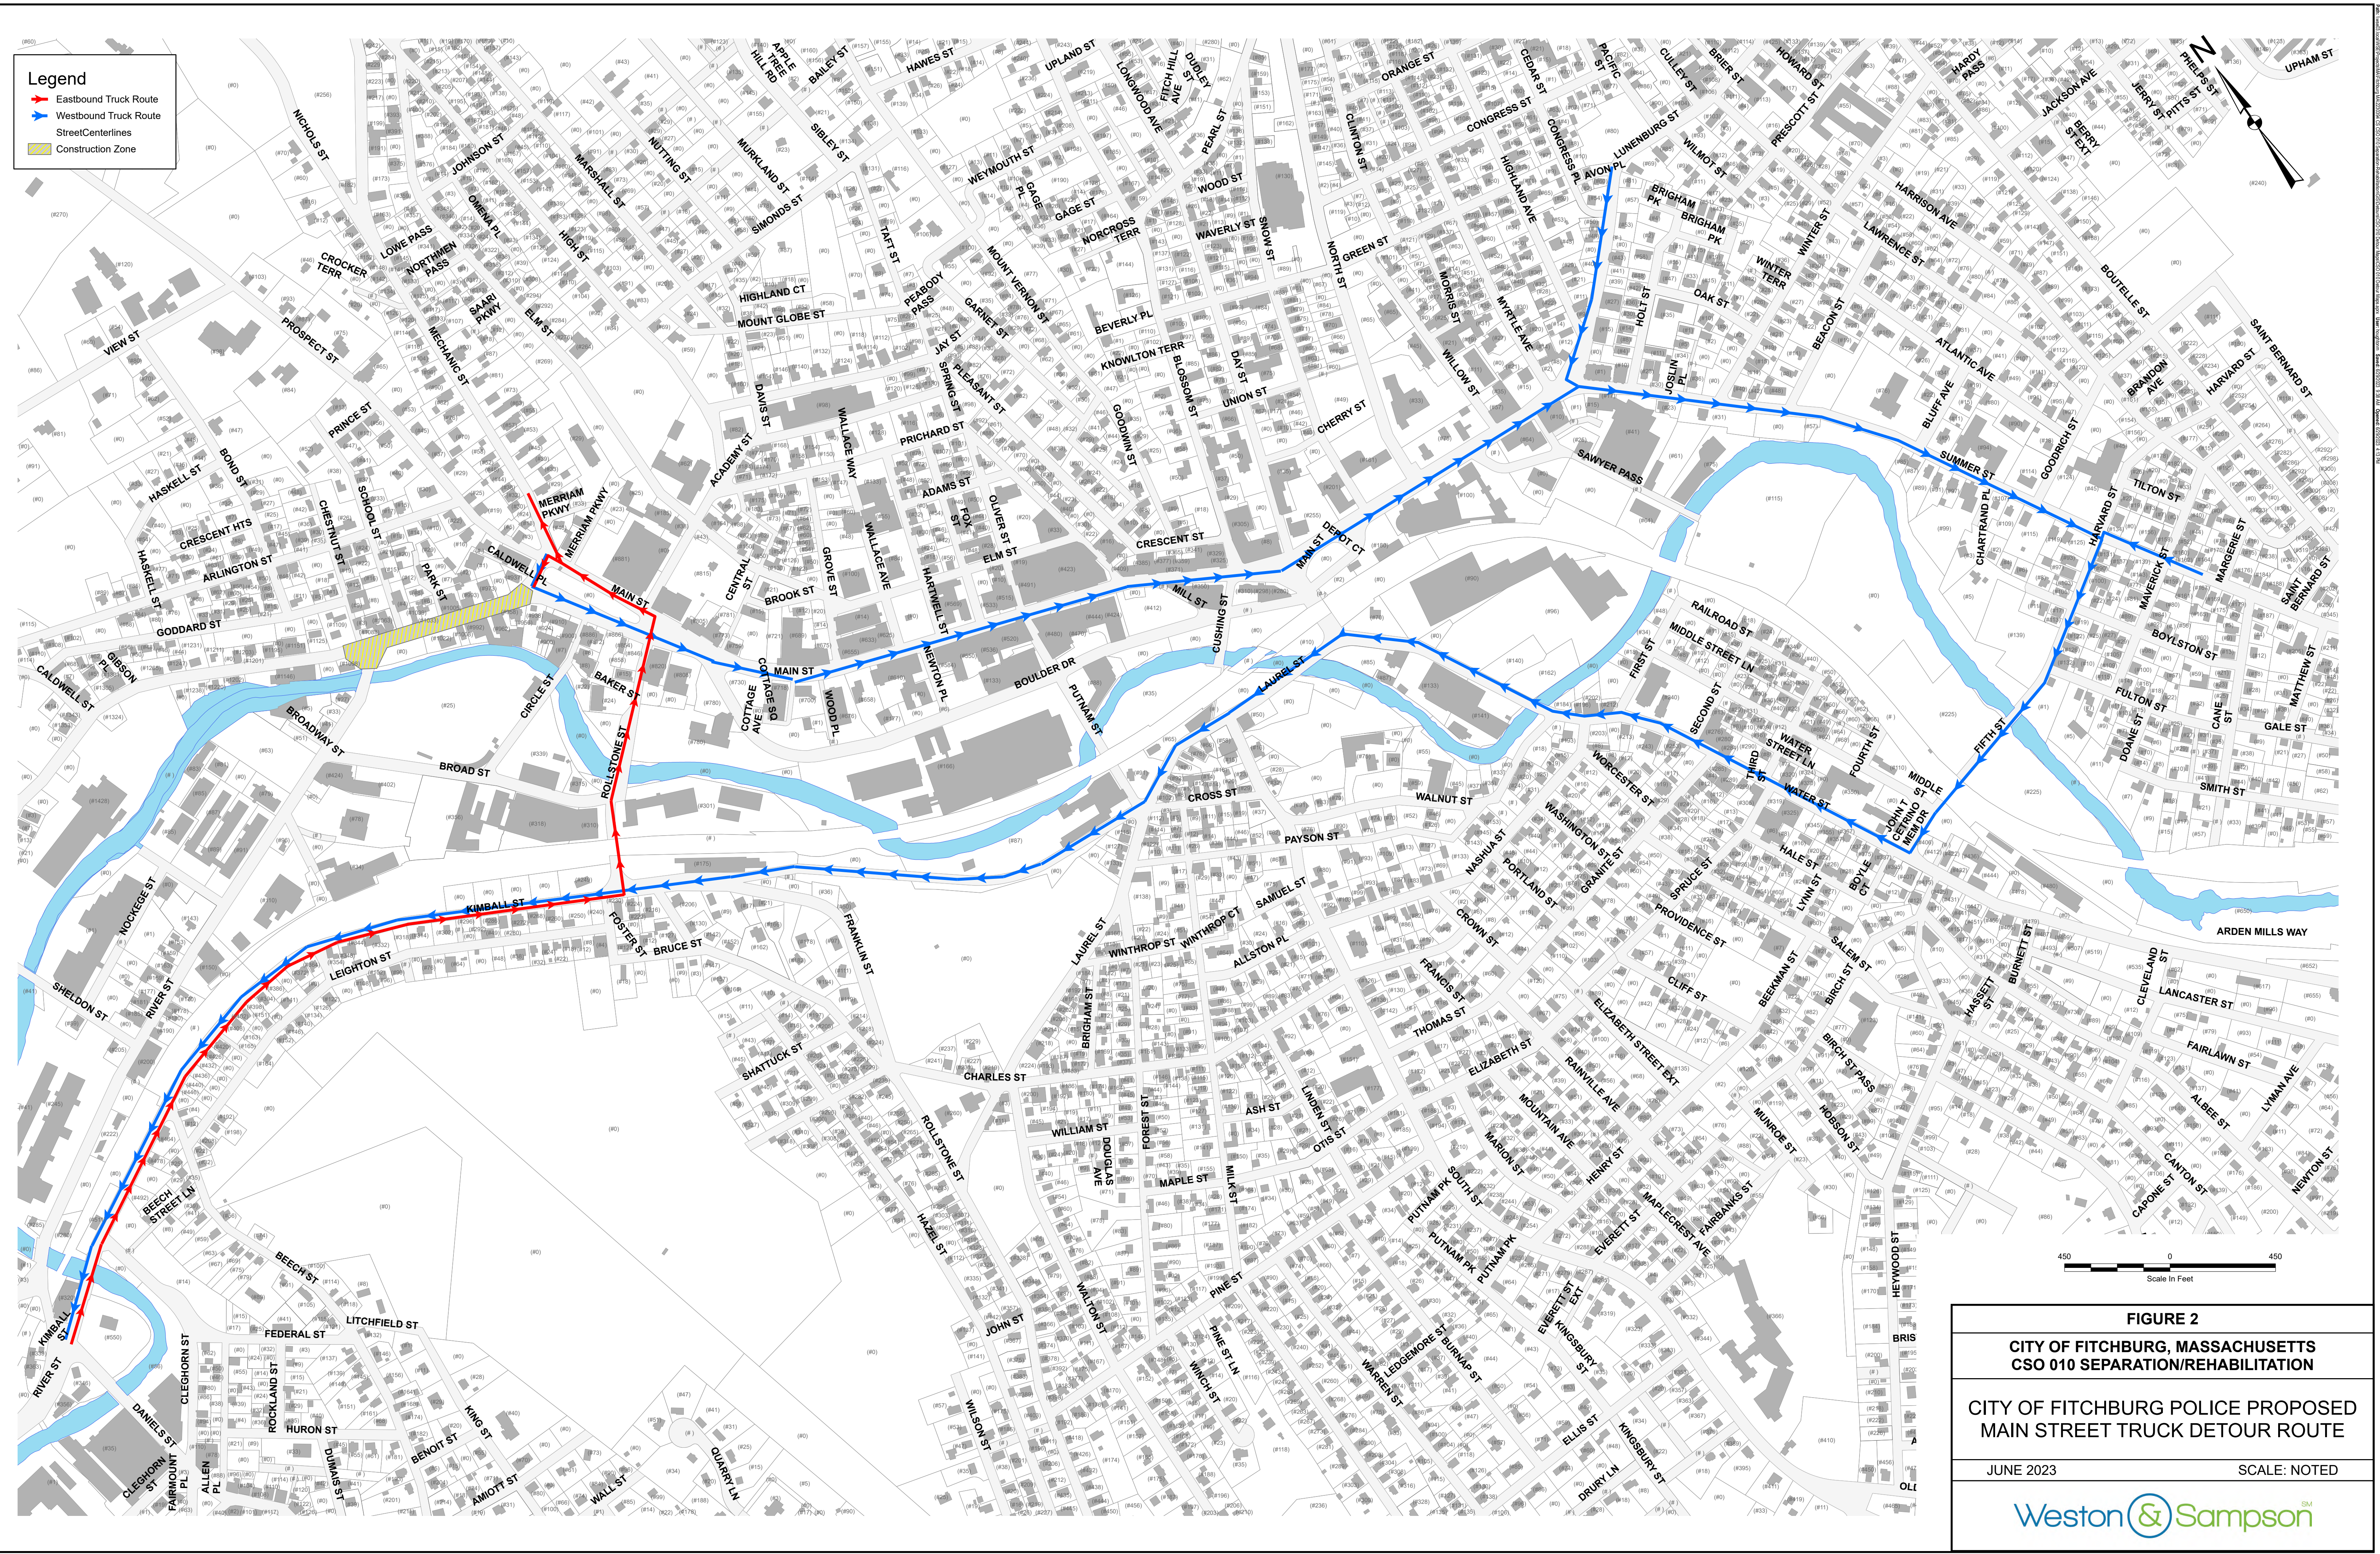

Legend

- Eastbound Truck Route
- Westbound Truck Route
- StreetCenterlines
- Construction Zone

FIGURE 2
CITY OF FITCHBURG, MASSACHUSETTS
CSO 010 SEPARATION/REHABILITATION
CITY OF FITCHBURG POLICE PROPOSED
MAIN STREET TRUCK DETOUR ROUTE
 JUNE 2023 SCALE: NOTED
 Weston & Sampson