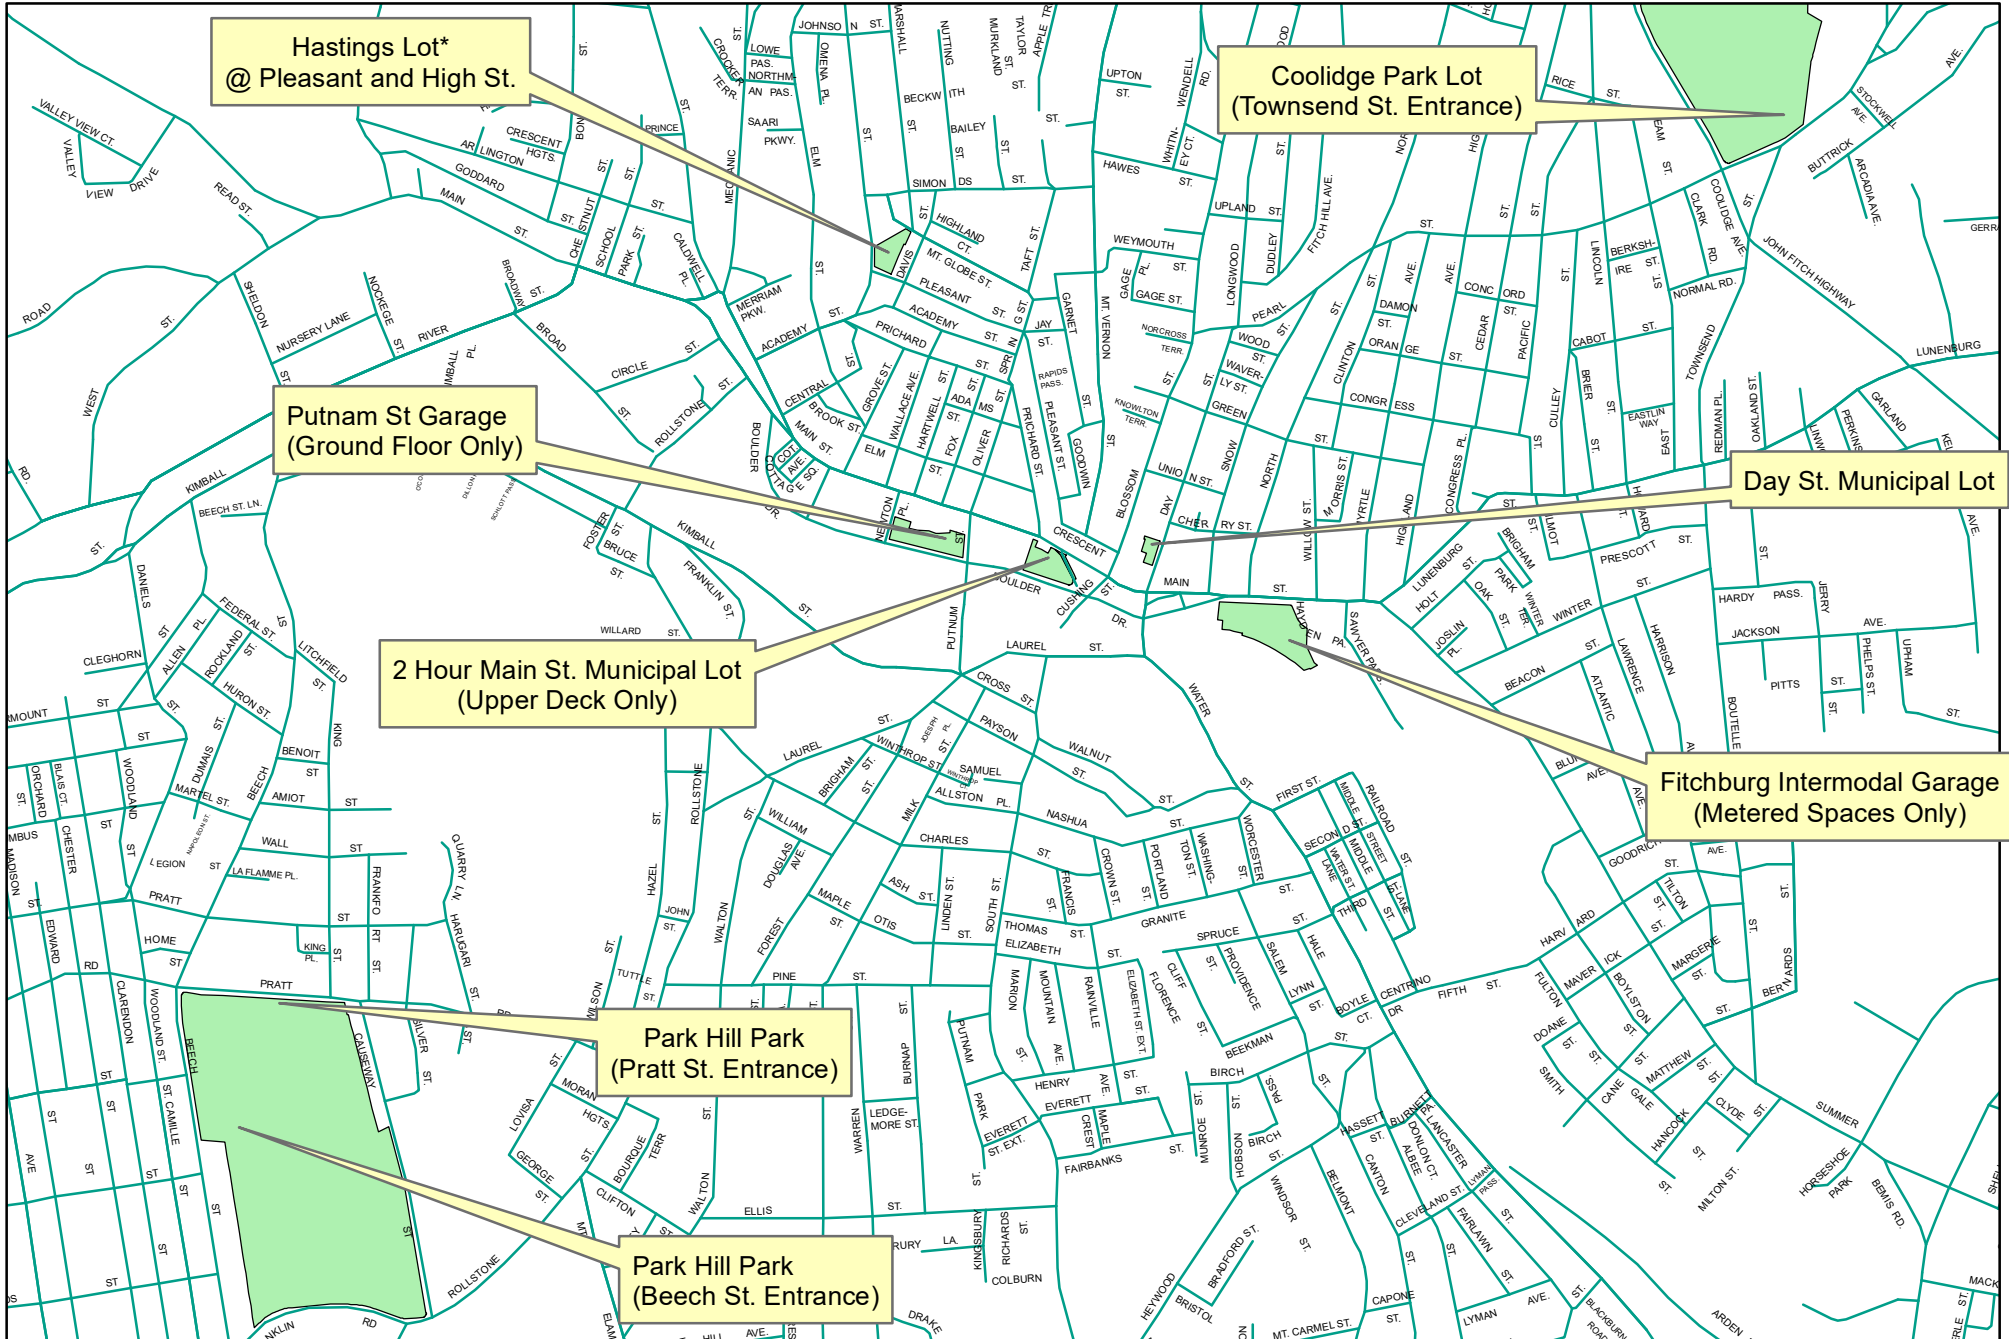

# City of Fitchburg Snow Emergency Parking Location Map

\* Hastings Lot only available when school is closed.

Hastings Lot\*  
@ Pleasant and High St.

Coolidge Park Lot  
(Townsend St. Entrance)

Putnam St Garage  
(Ground Floor Only)

Day St. Municipal Lot

2 Hour Main St. Municipal Lot  
(Upper Deck Only)

Fitchburg Intermodal Garage  
(Metered Spaces Only)

Park Hill Park  
(Pratt St. Entrance)

Park Hill Park  
(Beech St. Entrance)